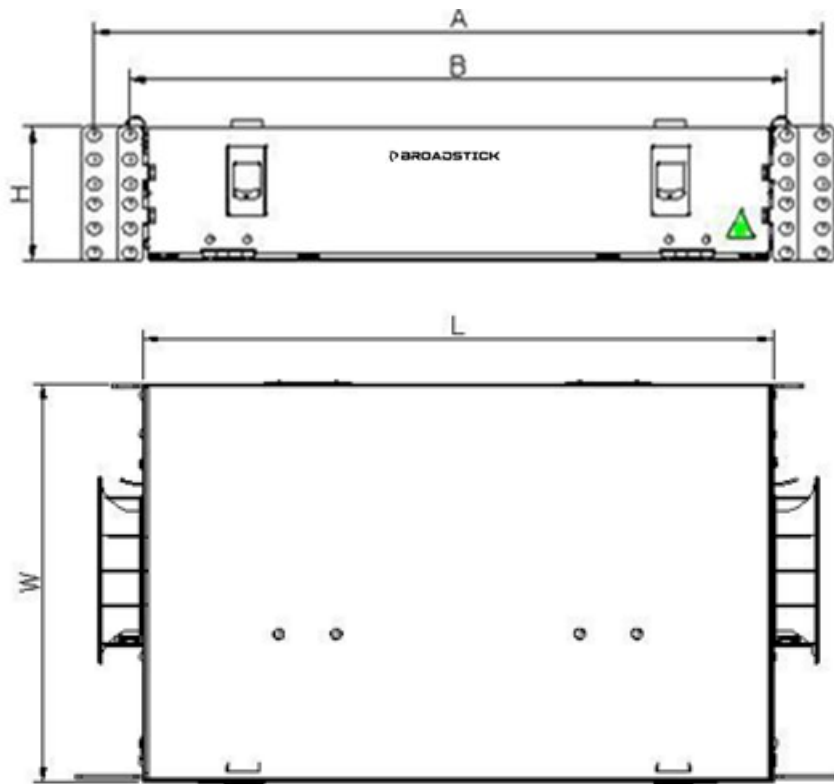

Broadstick Fiber Optic ODF Drawer 2U 48 ports

BS-ODD2U48

Broadstick provides fiber optical distribution panels compliant with TIA 568-C.3-1.

This ODF has been designed for racks of 19" and 21". It can support up to 48 SC ports in 2U. The ODF is drawer type and provide a high connection for TX rooms and Datacenters.

This ODF is available in 1U, 2U, 3U and 4U.

All Broadstick ODFs provide a precise fiber connection and it compliants with the Industry standard requirements.

The ODF is designed to manage and organize fiber in areas. It can be used to manage cable from outside the facility. The ODFs can be used as interconnect or cross-connect in any telecommunications room and can use fiber optic standard adapters.

DETAILS:

Rack Mount Kit	Standard 19" and 21"	Fibers	24 Fiber per each rack Unit
Standard compliant	TIA/EIA	Installation	Telecom Rooms, racks and cabinets
ODF Material	High Quality Metal	Fiber Mode	Single and Multimode
Splice Tray Material	High Quality Plastic	Compliant	RoHS

Rear View

www.broadstick.com

Product Dimensions (mm):

Dimensions Table

Part Number	L	W	H	A	B	Splice Trays	Rack Units	Adapters Qty
BS-ODD1U24	440	227	1U	515.8	465	2	1	24
BS-ODD2U48	440	277	2U	515.8	465	4	2	48
BS-ODD3U72	440	277	3U	515.8	465	6	3	72
BS-ODD4U96	440	277	4U	515.8	465	8	4	96