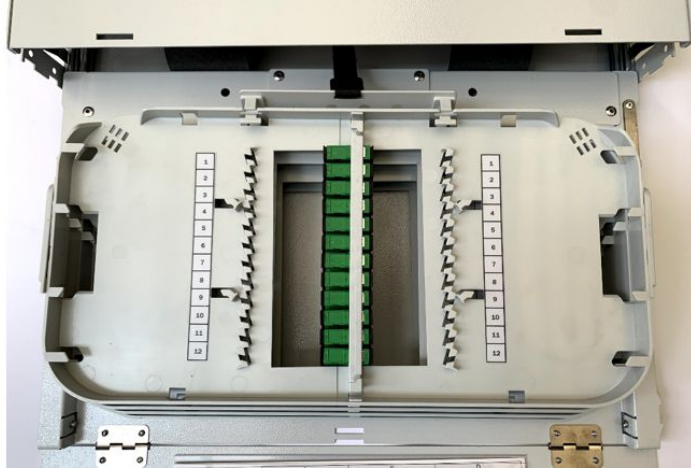

Broadstick Fiber Optic ODF Drawer 2U 48 ports

BS-ODD2U48

Broadstick provides fiber optical distribution panels compliant with TIA 568-C.3-1.

This ODF has been designed for racks of 19" and 21". It can support up to 48 SC ports in 2U. The ODF is drawer type and provide a high connection for TX rooms and Datacenters.

This ODF is available in 1U, 2U, 3U and 4U.

All Broadstick ODFs provide a precise fiber connection and it compliants with the Industry standard requirements.

The ODF is designed to manage and organize fiber in areas. It can be used to manage cable from outside the facility. The ODFs can be used as interconnect or cross-connect in any telecommunications room and can use fiber optic standard adapters.

DETAILS:

Rack Mount Kit	Standard 19" and 21"	Fibers	24 Fiber per each rack Unit
Standard compliant	TIA/EIA	Installation	Telecom Rooms, racks and cabinets
ODF Material	High Quality Metal	Fiber Mode	Single and Multimode
Splice Tray Material	High Quality Plastic	Compliant	RoHS

Fiber Optic Trays

1. Patch to Patch

2. Splice to Patch

Part Numbers Reference

Description	No. De Parte
FIBER OPTIC DRAWER SPLICE TO PATCH 12 PORTS SC/APC 1U	BS-ODD1U12-E/P
FIBER OPTIC DRAWER SPLICE TO PATCH 24 PORTS SC/APC 1U	BS-ODD1U24-E/P
FIBER OPTIC DRAWER SPLICE TO PATCH 48 PORTS SC/APC 2U	BS-ODD2U48-E/P
FIBER OPTIC DRAWER SPLICE TO PATCH 72 PORTS SC/APC 3U	BS-ODD3U72-E/P
FIBER OPTIC DRAWER SPLICE TO PATCH 96 PORTS SC/APC 4U	BS-ODD4U96-E/P
FIBER OPTIC DRAWER PATCH TO PATCH 12 PORTS SC/APC 1U	BS-ODD1U12-P/P
FIBER OPTIC DRAWER PATCH TO PATCH 24 PORTS SC/APC 1U	BS-ODD1U24-P/P
FIBER OPTIC DRAWER PATCH TO PATCH 48 PORTS SC/APC 2U	BS-ODD2U48-P/P
FIBER OPTIC DRAWER PATCH TO PATCH 72 PORTS SC/APC 3U	BS-ODD3U72-P/P
FIBER OPTIC DRAWER PATCH TO PATCH 96 PORTS SC/APC 4U	BS-ODD4U96-P/P