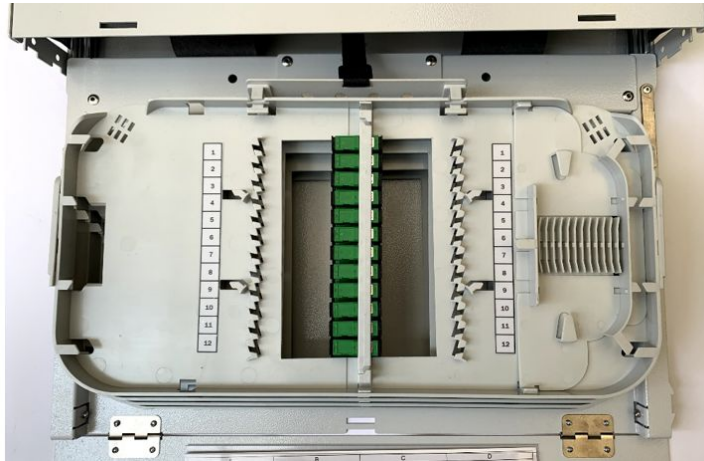

Broadstick Fiber Optic ODF Drawer 2U 48 ports

BS-ODD2U48

Broadstick provides fiber optical distribution panels compliant with TIA 568-C.3-1.

This ODF has been designed for racks of 19" and 21". It can support up to 48 SC ports in 2U. The ODF is drawer type and provide a high connection for TX rooms and Datacenters.

This ODF is available in 1U, 2U, 3U and 4U.

All Broadstick ODFs provide a precise fiber connection and it compliants with the Industry standard requirements.

The ODF is designed to manage and organize fiber in areas. It can be used to manage cable from outside the facility. The ODFs can be used as interconnect or cross-connect in any telecommunications room and can use fiber optic standard adapters.

DETAILS:

Rack Mount Kit	Standard 19" and 21"	Fibers	24 Fiber per each rack Unit
Standard compliant	TIA/EIA	Installation	Telecom Rooms, racks and cabinets
ODF Material	High Quality Metal	Fiber Mode	Single and Multimode
Splice Tray Material	High Quality Plastic	Compliant	RoHS

Fiber Optic Trays

1. Patch to Patch

2. Splice to Patch

Part Numbers Reference

Description	No. De Parte
FIBER OPTIC DRAWER SPLICE TO PATCH 12 PORTS SC/APC 1U	BS-ODD1U12-E/P
FIBER OPTIC DRAWER SPLICE TO PATCH 24 PORTS SC/APC 1U	BS-ODD1U24-E/P
FIBER OPTIC DRAWER SPLICE TO PATCH 48 PORTS SC/APC 2U	BS-ODD2U48-E/P
FIBER OPTIC DRAWER SPLICE TO PATCH 72 PORTS SC/APC 3U	BS-ODD3U72-E/P
FIBER OPTIC DRAWER SPLICE TO PATCH 96 PORTS SC/APC 4U	BS-ODD4U96-E/P
FIBER OPTIC DRAWER PATCH TO PATCH 12 PORTS SC/APC 1U	BS-ODD1U12-P/P
FIBER OPTIC DRAWER PATCH TO PATCH 24 PORTS SC/APC 1U	BS-ODD1U24-P/P
FIBER OPTIC DRAWER PATCH TO PATCH 48 PORTS SC/APC 2U	BS-ODD2U48-P/P
FIBER OPTIC DRAWER PATCH TO PATCH 72 PORTS SC/APC 3U	BS-ODD3U72-P/P
FIBER OPTIC DRAWER PATCH TO PATCH 96 PORTS SC/APC 4U	BS-ODD4U96-P/P