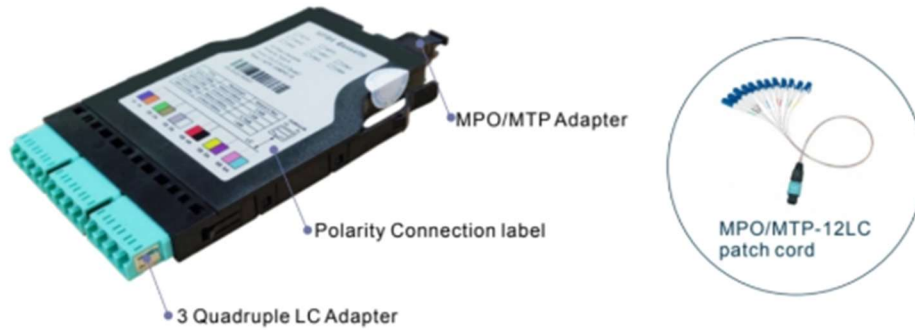

All Broadstick panels and cassettes provides a precise fiber connection and it compliants with the Industry standard requirements.

**BROADSTICK**

This high density cage is designed to manage and organize fiber in areas where space is very limited. They can also be used to manage cable from outside the facility. It can be used as an interconnect or cross-connect in any telecommunications rooms. It also allows to grow modular in this cage.

#### **DETAILS:**

RACK	Standart 19”	Fibers	Up to 144 Fibers per rack unit
Standart compliant	TIA/EIA	Installation	Telecom Rooms, racks and cabinets
Dimensions	483mm x 350mm x 1U/2U/4U	VAD	High Density
MTP/MPO Loss	0.70db or 0.35 db Low Loss	Compliant	RoHS

**High Density LC**

**UP To 144 LC fibers in 1U via MPO Cassettes**

**UP to 144 LC fiber splicing**

**MTP 8 TO MPO 12 TRANSITION**

**12 LC adapters or 6 MPO adapters**

## MPO CASSETTES

HD MPO Cassettes Multimode	
<b>CG12-03LCU1</b>	12 Fibers Cassette OM3 MTP/MPO to LC
<b>CG12-04LCU1</b>	12 Fibers Cassette OM4 MTP/MPO to LC
<b>CG12-05LCU1</b>	12 Fibers Cassette OM5 MTP/MPO to LC